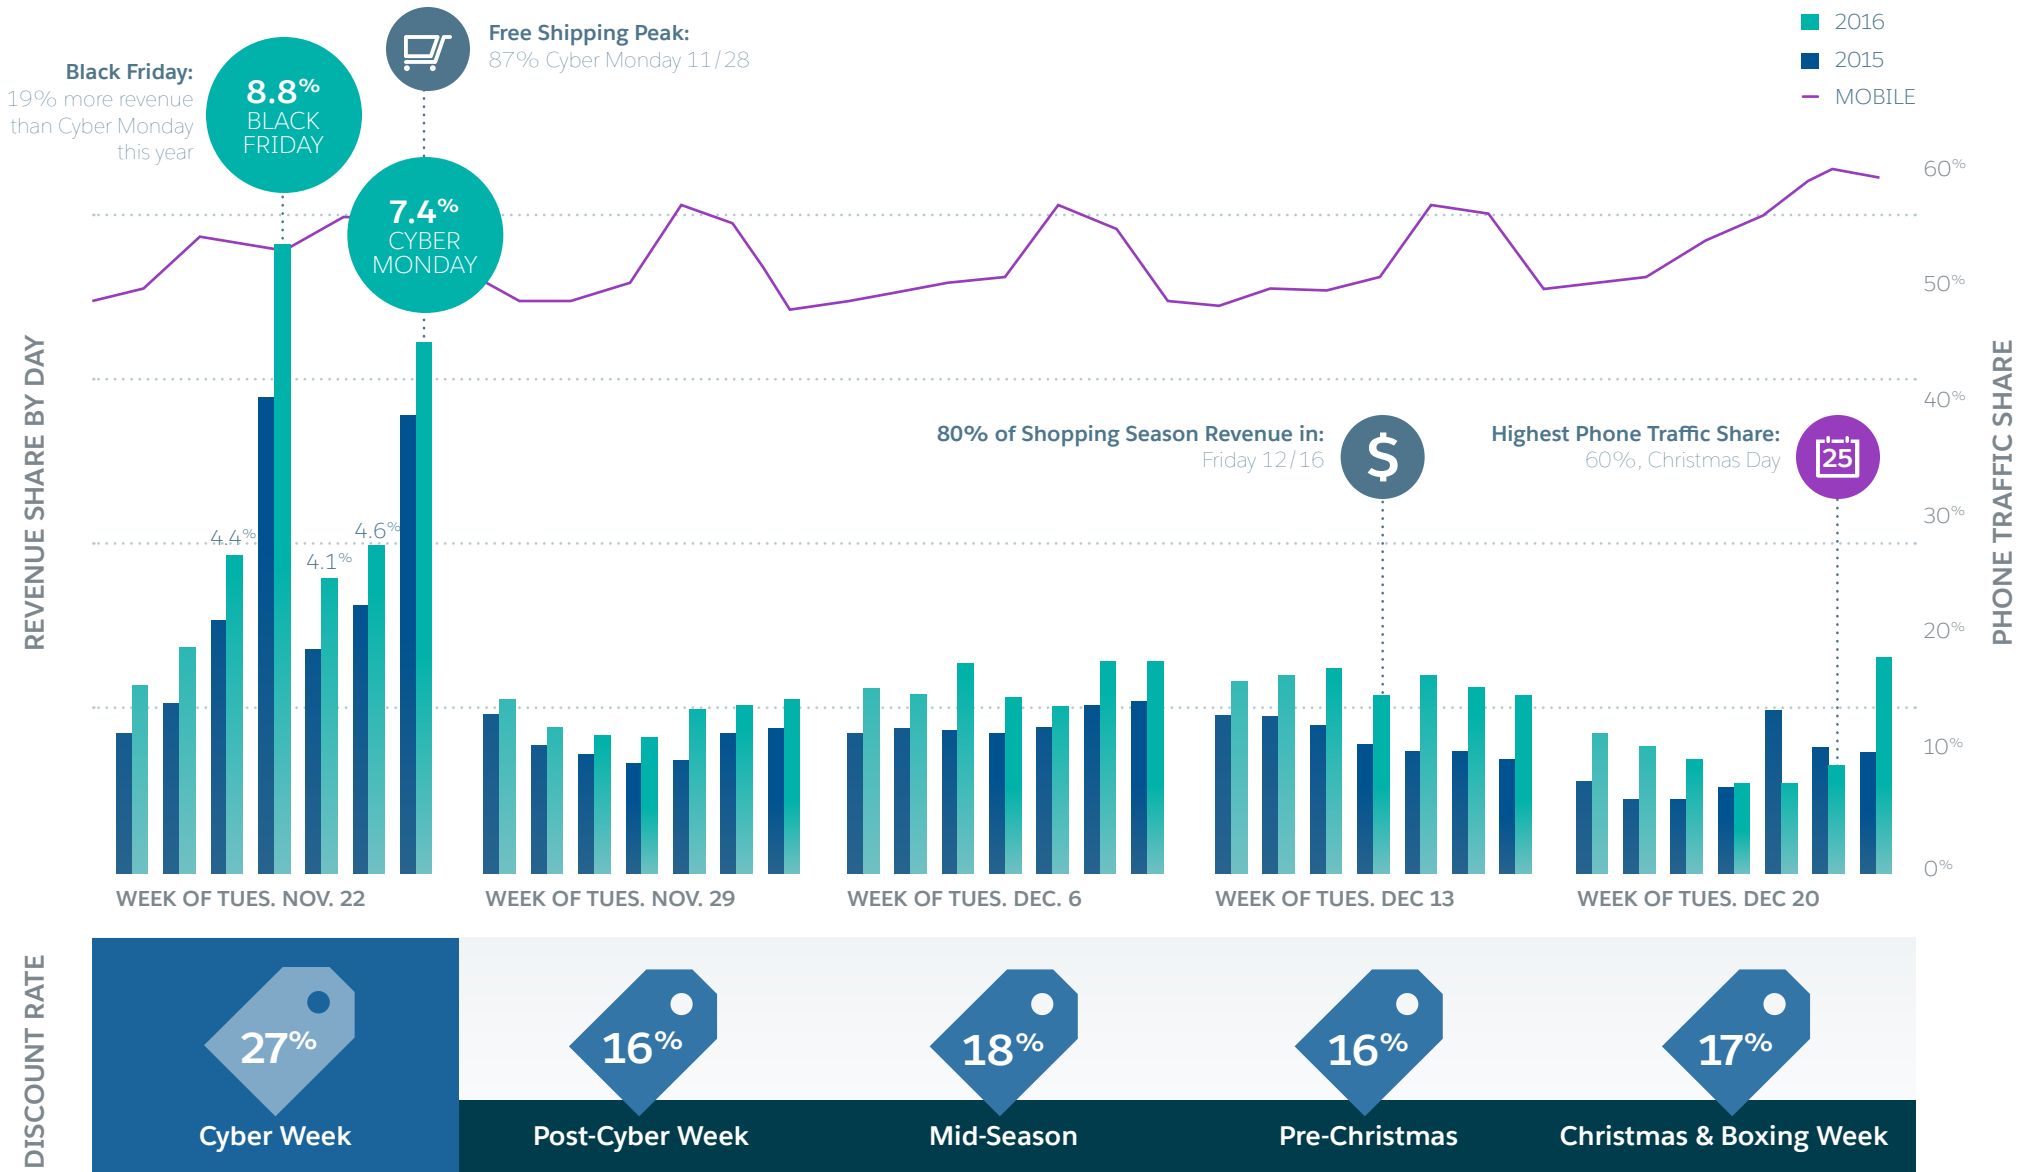

Anatomy of the 2016 Shopping Season

This season featured two additional days between the American Thanksgiving and Christmas. Thus, the last day featured above reflects a comparison of Boxing Day, December 26, 2016, with December 28, 2015.